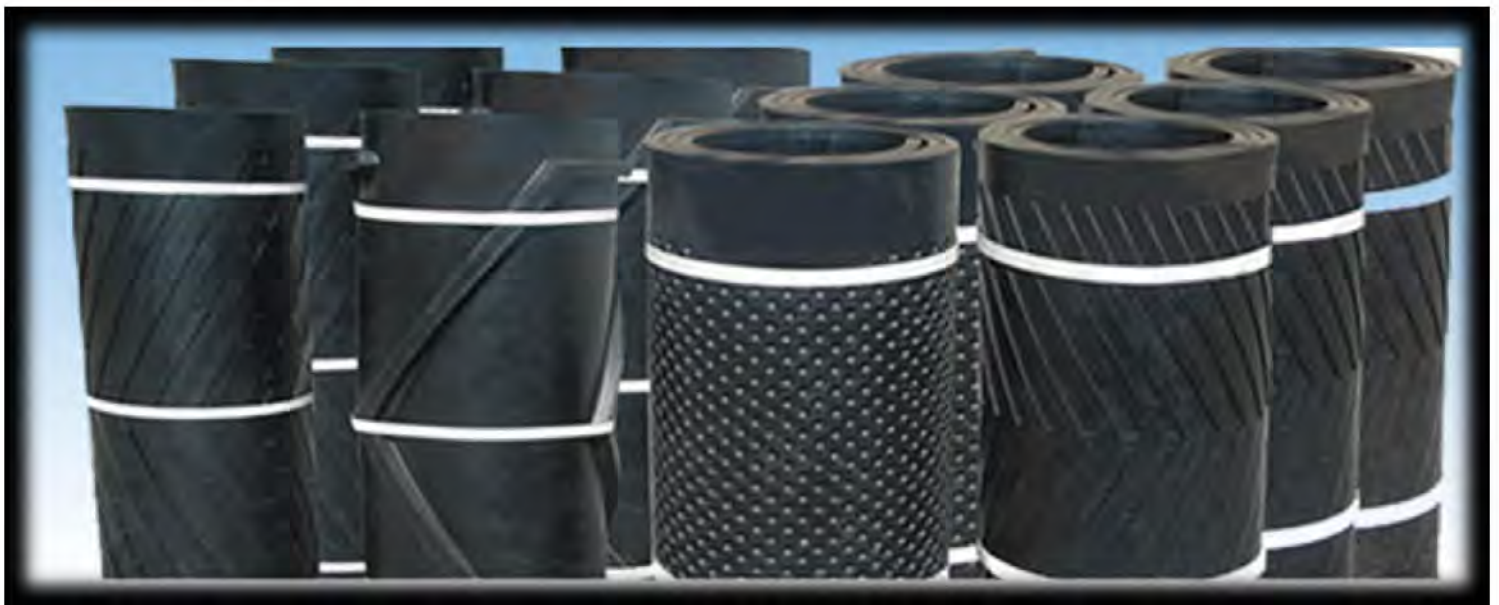

Patterned Conveyor Belt

Can be tailored for the customer

Chevron conveyor belt is composed of belt carcass and pattern, Pattern shape and height (depth) may be different, because of different conveyed material and gradient of conveyor. on surface of the belt, there is chevron pattern higher than the belt body, the pattern may be either open-end or closed. Each kind of pattern includes three types of high, medium and low. it can convey powered, granulated and small lump materials, it can also convey packaged materials. We can produce all kinds chevron conveyor belt according you need.

Feature:

Suitable for bulk material packed in bag conveying up to 45° , slide resistant and high conveying capacity.

Format:

Chevron shape, cleat shape, U shape, herringbone shape, cylinder pattern

Width of Belt: 300 (mm) — 2200 (mm)

Height of Pattern: 5、 10、 15、 20、 25、 30 (mm)

Pattern Pitch: 125、 200、 250、 330、 400、 500 (mm)