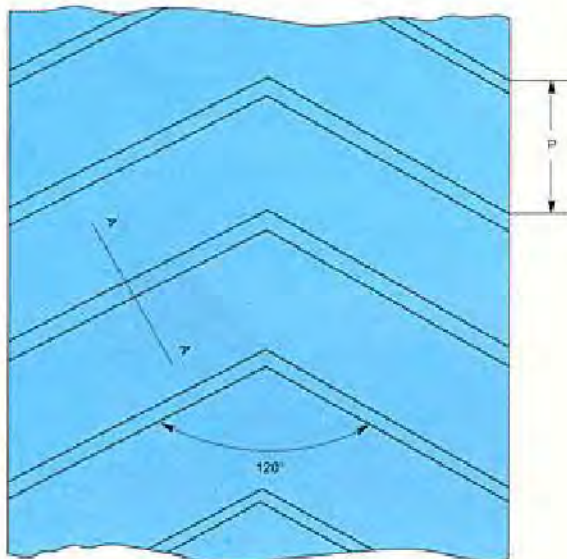

Chevron conveyor belt is composed of belt carcass and pattern, Pattern shape and height (depth) may be different, because of different conveyed material and gradient of conveyor. on surface of the belt, there is chevron pattern higher than the belt body, the pattern may be either open-end or closed. Each kind of pattern includes three types of high, medium and low. it can convey powered, granulated and small lump materials, it can also convey packaged materials. We can produce all kinds chevron conveyor belt according you need.

Feature:

Suitable for bulk material packed in bag conveying up to 45° , slide resistant and high conveying capacity.

Format:

Chevron shape, cleat shape, U shape, herringbone shape, cylinder pattern

Width of Belt: 300 (mm) — 2200 (mm)

Height of Pattern: 5、 10、 15、 20、 25、 30 (mm)

Pattern Pitch: 125、 200、 250、 330、 400、 500 (mm)

A-A 截面图

ZhongBo Industry and Mining Machinery Co.,Ltd

ADD:Daqi Development Zone, Boye, Baoding, Hebei Province,China